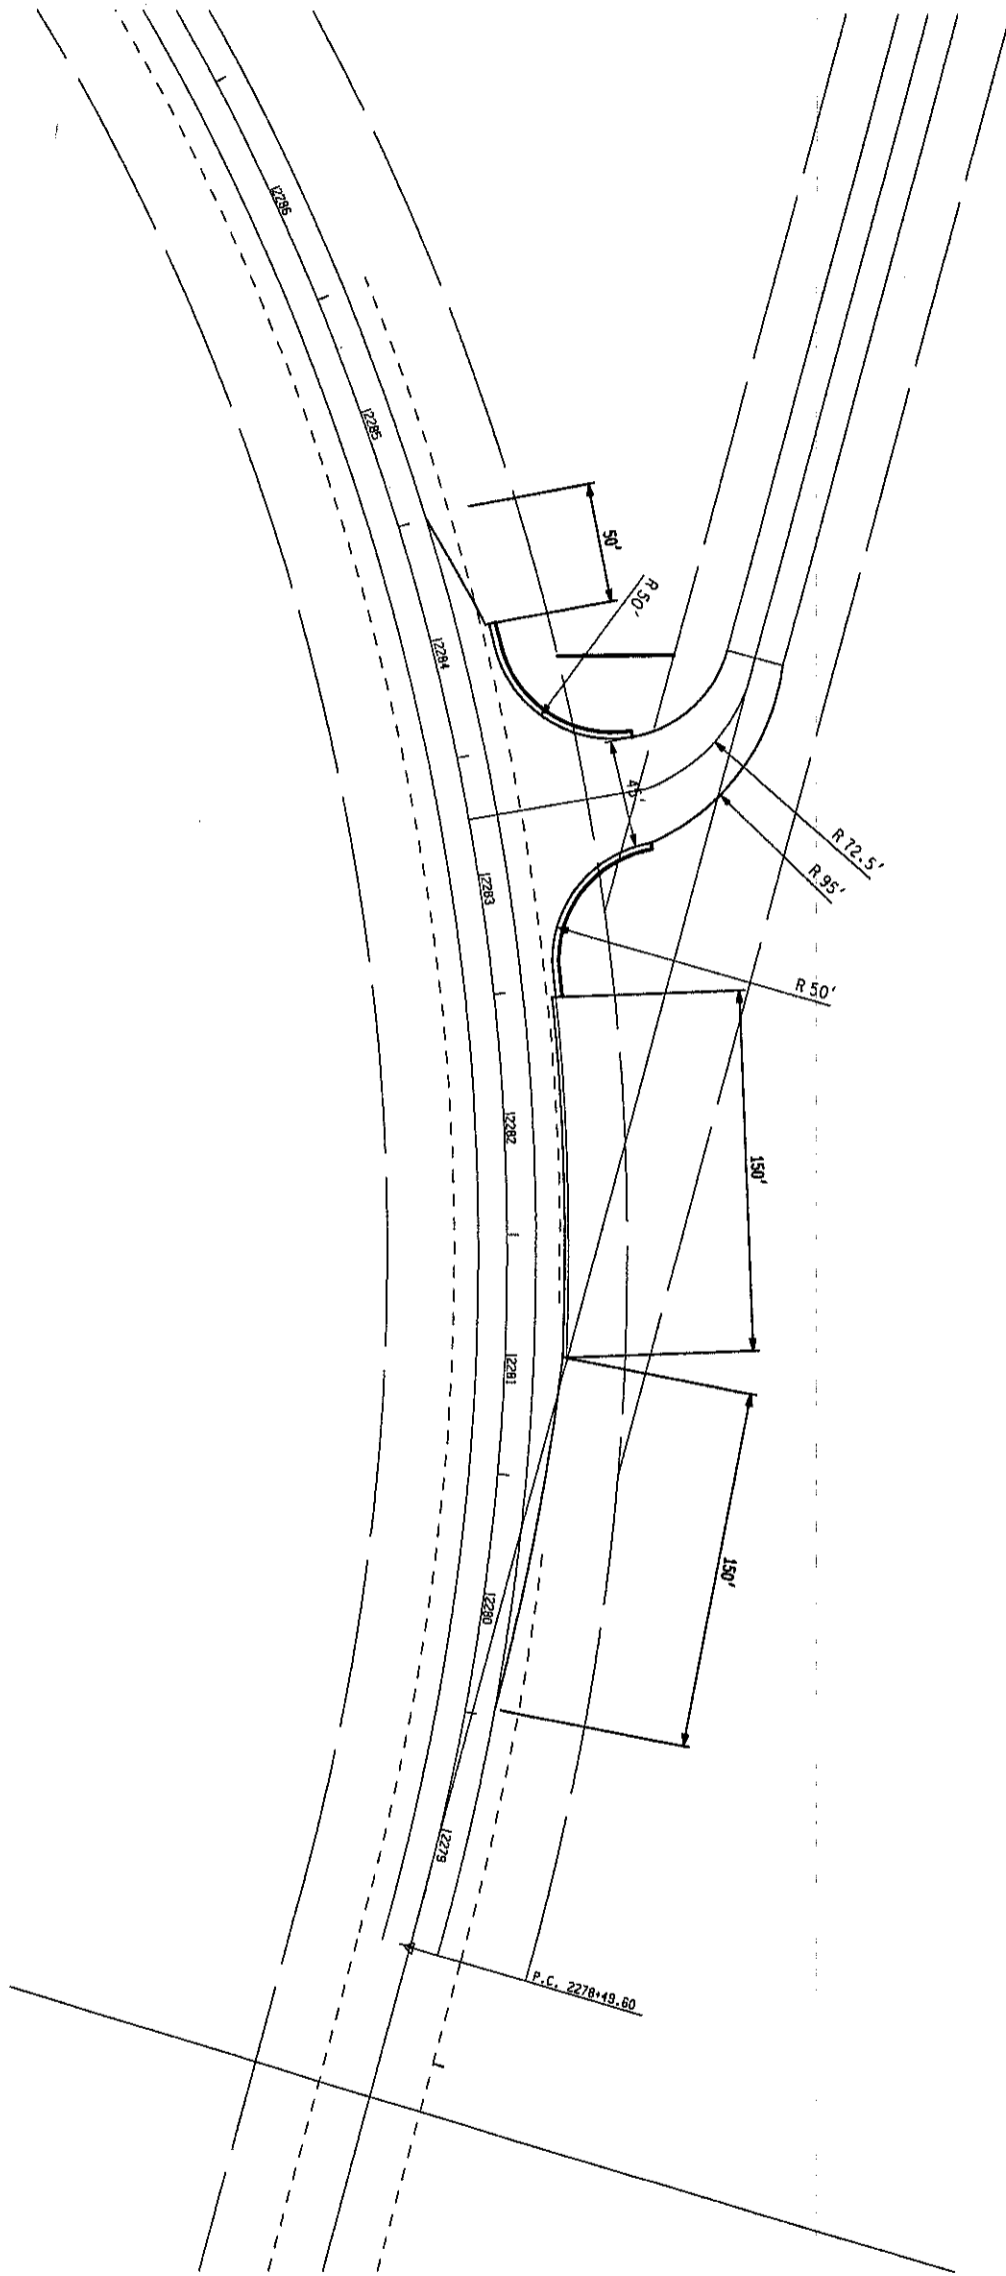

OLD US-131

205TH AVE.

SCHEMATIC SHEET

OLD US-131

AUTH	DATE	NO.	REVISION	FINAL R.O.M.

DATE	CONT. SEC.	JOB NO.	DESIGN UNIT	SHEET NO.
	OLD US-131 AT 205TH AVE.			